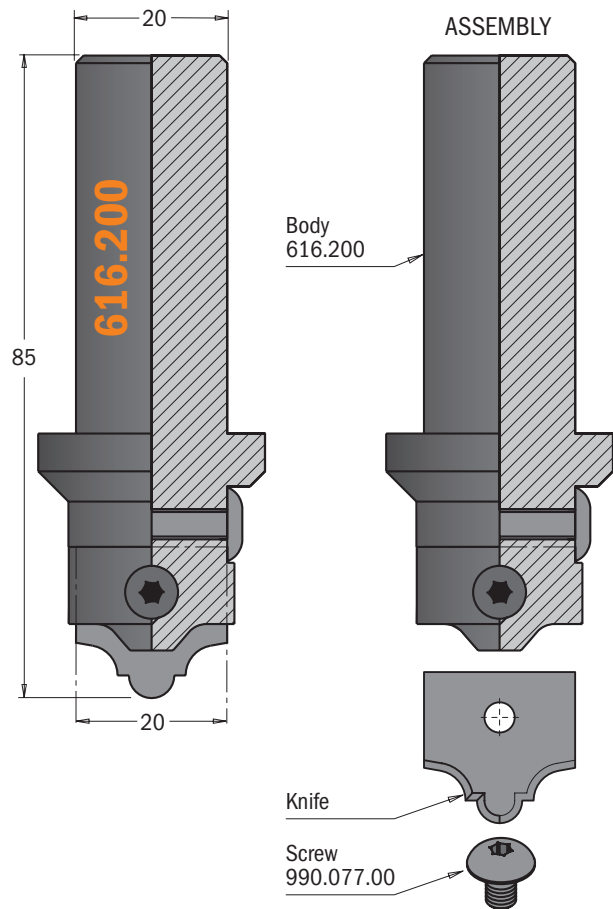

616.000.01

Router Bit Set

with 22 profile knives for MDF

Instructions for Assembly

Drawings are in 1:1 scale.