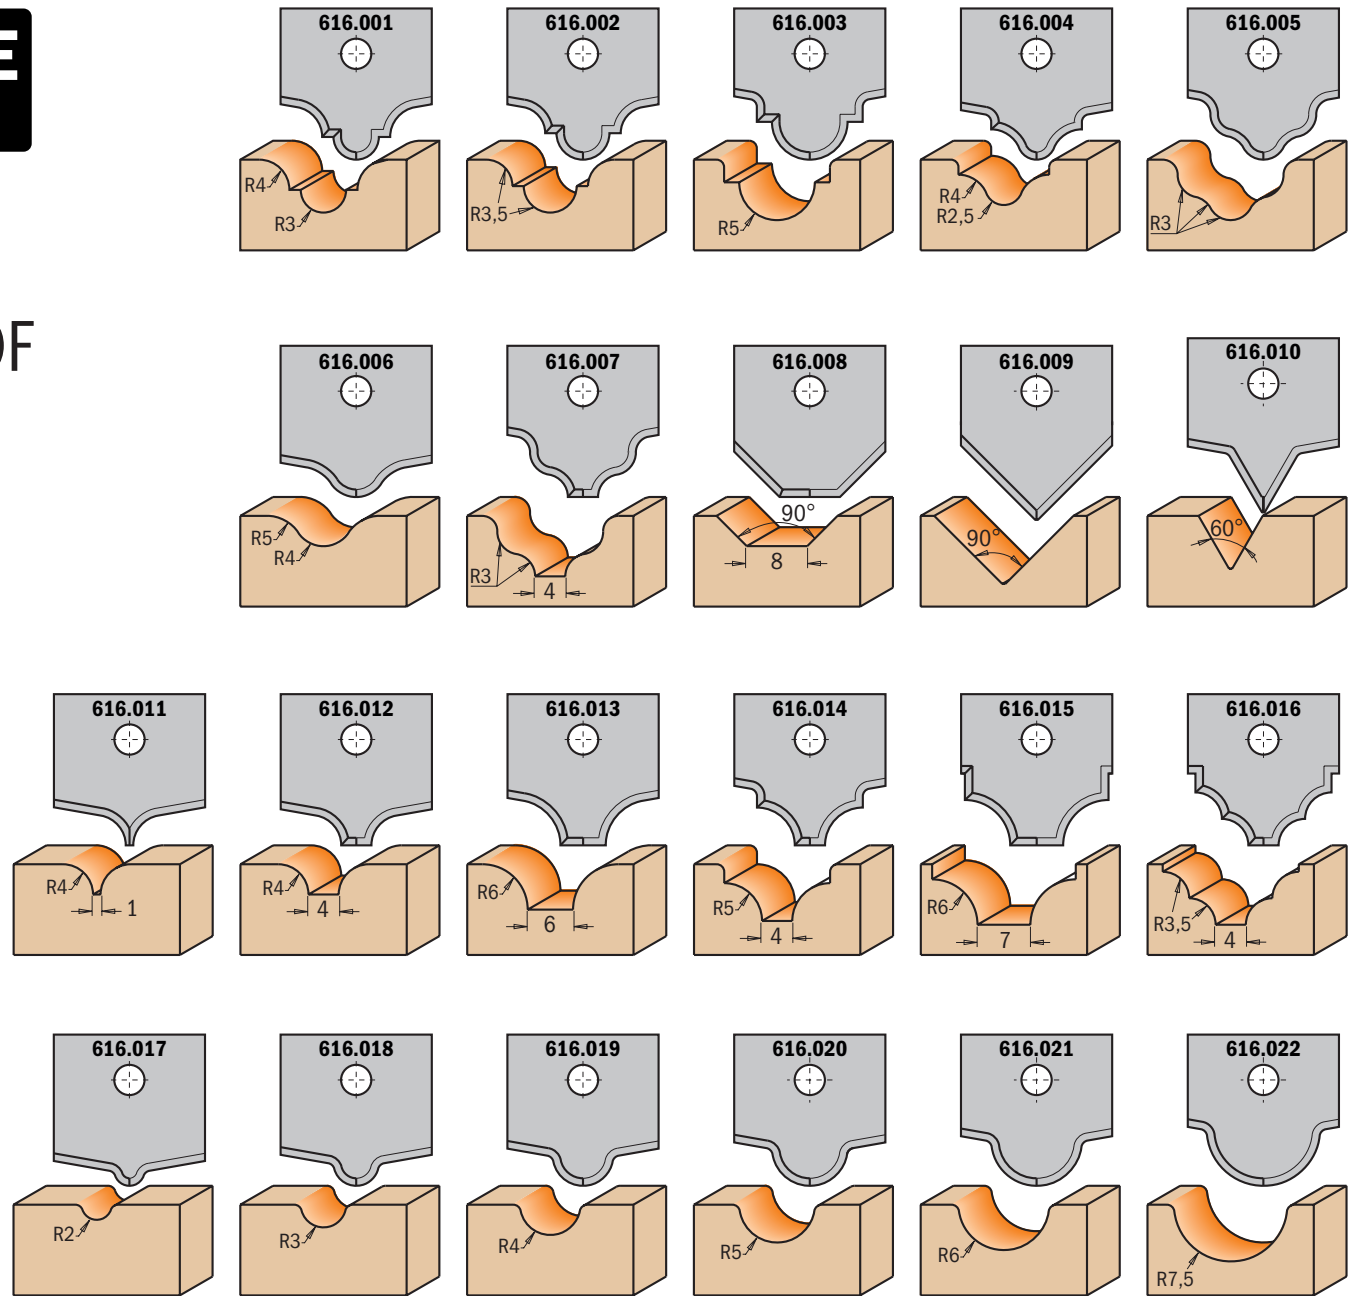

616.000.01

Router Bit Set

with 22 profile knives for MDF

Instructions for Assembly

Drawings are in 1:1 scale.